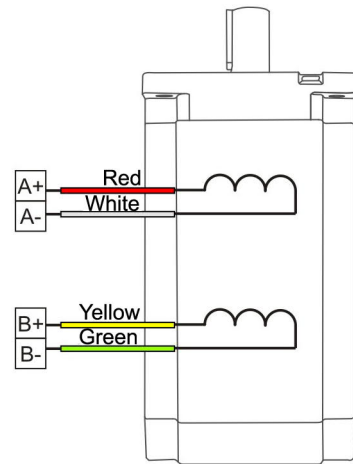

## Wiring of stepper motors

SM2832

SM4247 SM5776

SM86118 SM110201

SM8680 – serial connection

SM8680 – parallel connection