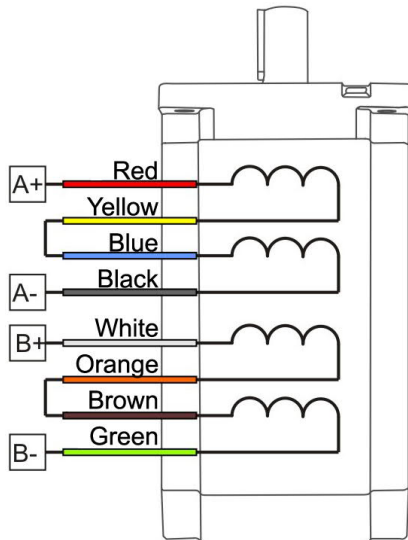

## Wiring of stepper motors

SM2832

SM4247 SM5776

SM86118 SM110201

SM8680 – serial connection

SM8680 – parallel connection