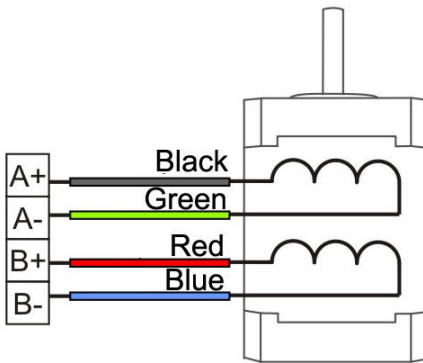

## Wiring of stepper motors

SM2832

SM4247 SM5776

SM86118 SM110201

SM8680 – serial connection

SM8680 – parallel connection