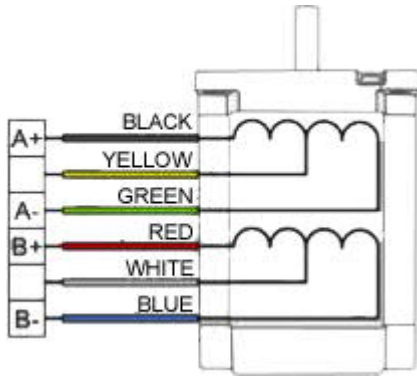

## Wiring of stepper motors

SM2832

SM4247 SM5776

SM86118 SM110201

SM8680 – serial connection

SM8680 – parallel connection